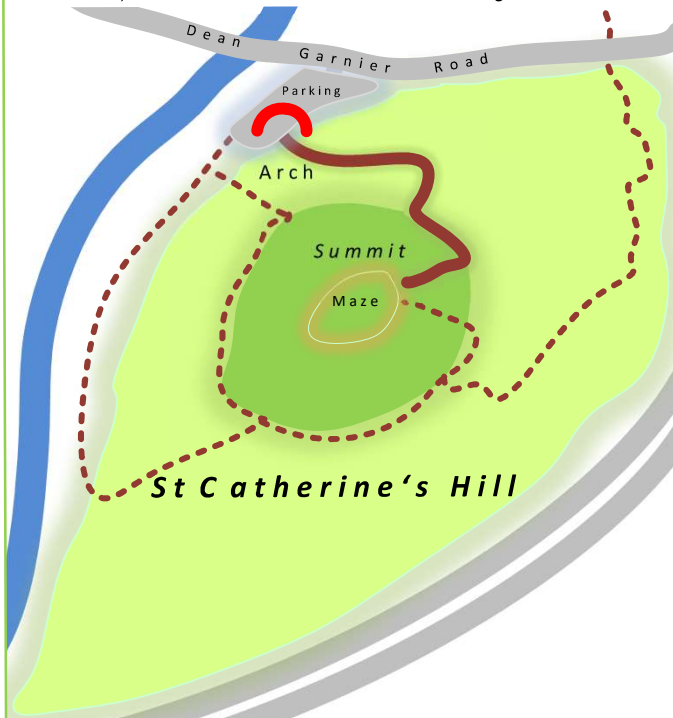

*From Parking area, pass through Archway, pick-up a Programme sheet from the Greeter, turn left and follow the Trail in arrowed direction, ascend past three bends, to reach Summit, walk through Miz Maze, meet the Greeters and assemble facing the Cathedral.*

Please be aware each Advent Stillness outdoor worship is held in all weathers and will involve some hilly locations, and each participant is responsible for their own safety.