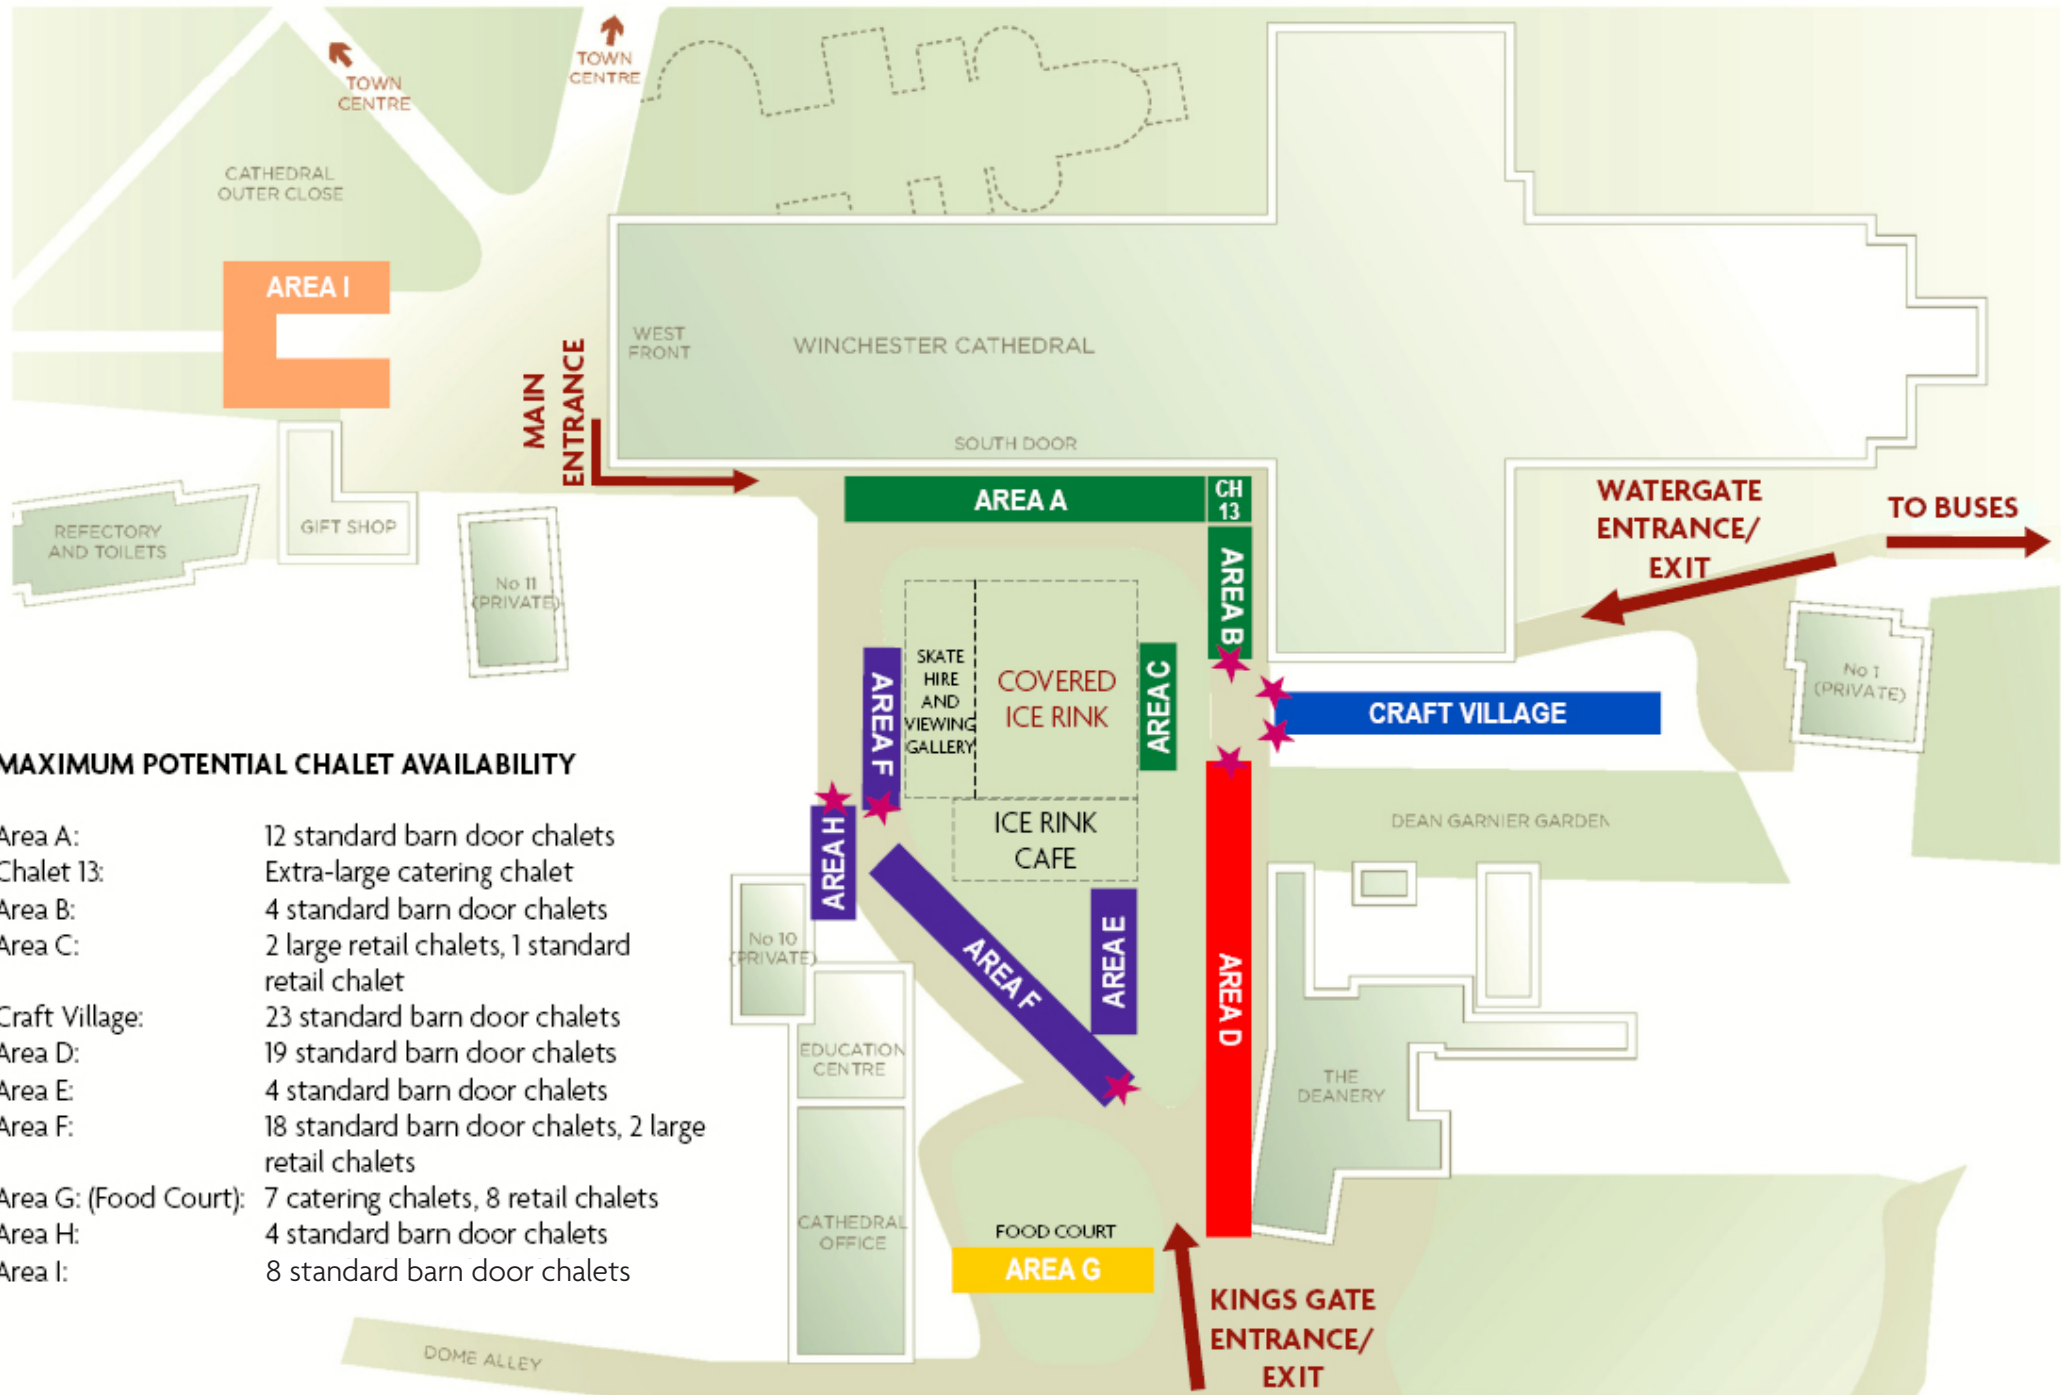

# Christmas Market Exhibitor Map 2019

## MAXIMUM POTENTIAL CHALET AVAILABILITY

- Area A: 12 standard barn door chalets
- Chalet 13: Extra-large catering chalet
- Area B: 4 standard barn door chalets
- Area C: 2 large retail chalets, 1 standard retail chalet
- Craft Village: 23 standard barn door chalets
- Area D: 19 standard barn door chalets
- Area E: 4 standard barn door chalets
- Area F: 18 standard barn door chalets, 2 large retail chalets
- Area G: (Food Court): 7 catering chalets, 8 retail chalets
- Area H: 4 standard barn door chalets
- Area I: 8 standard barn door chalets