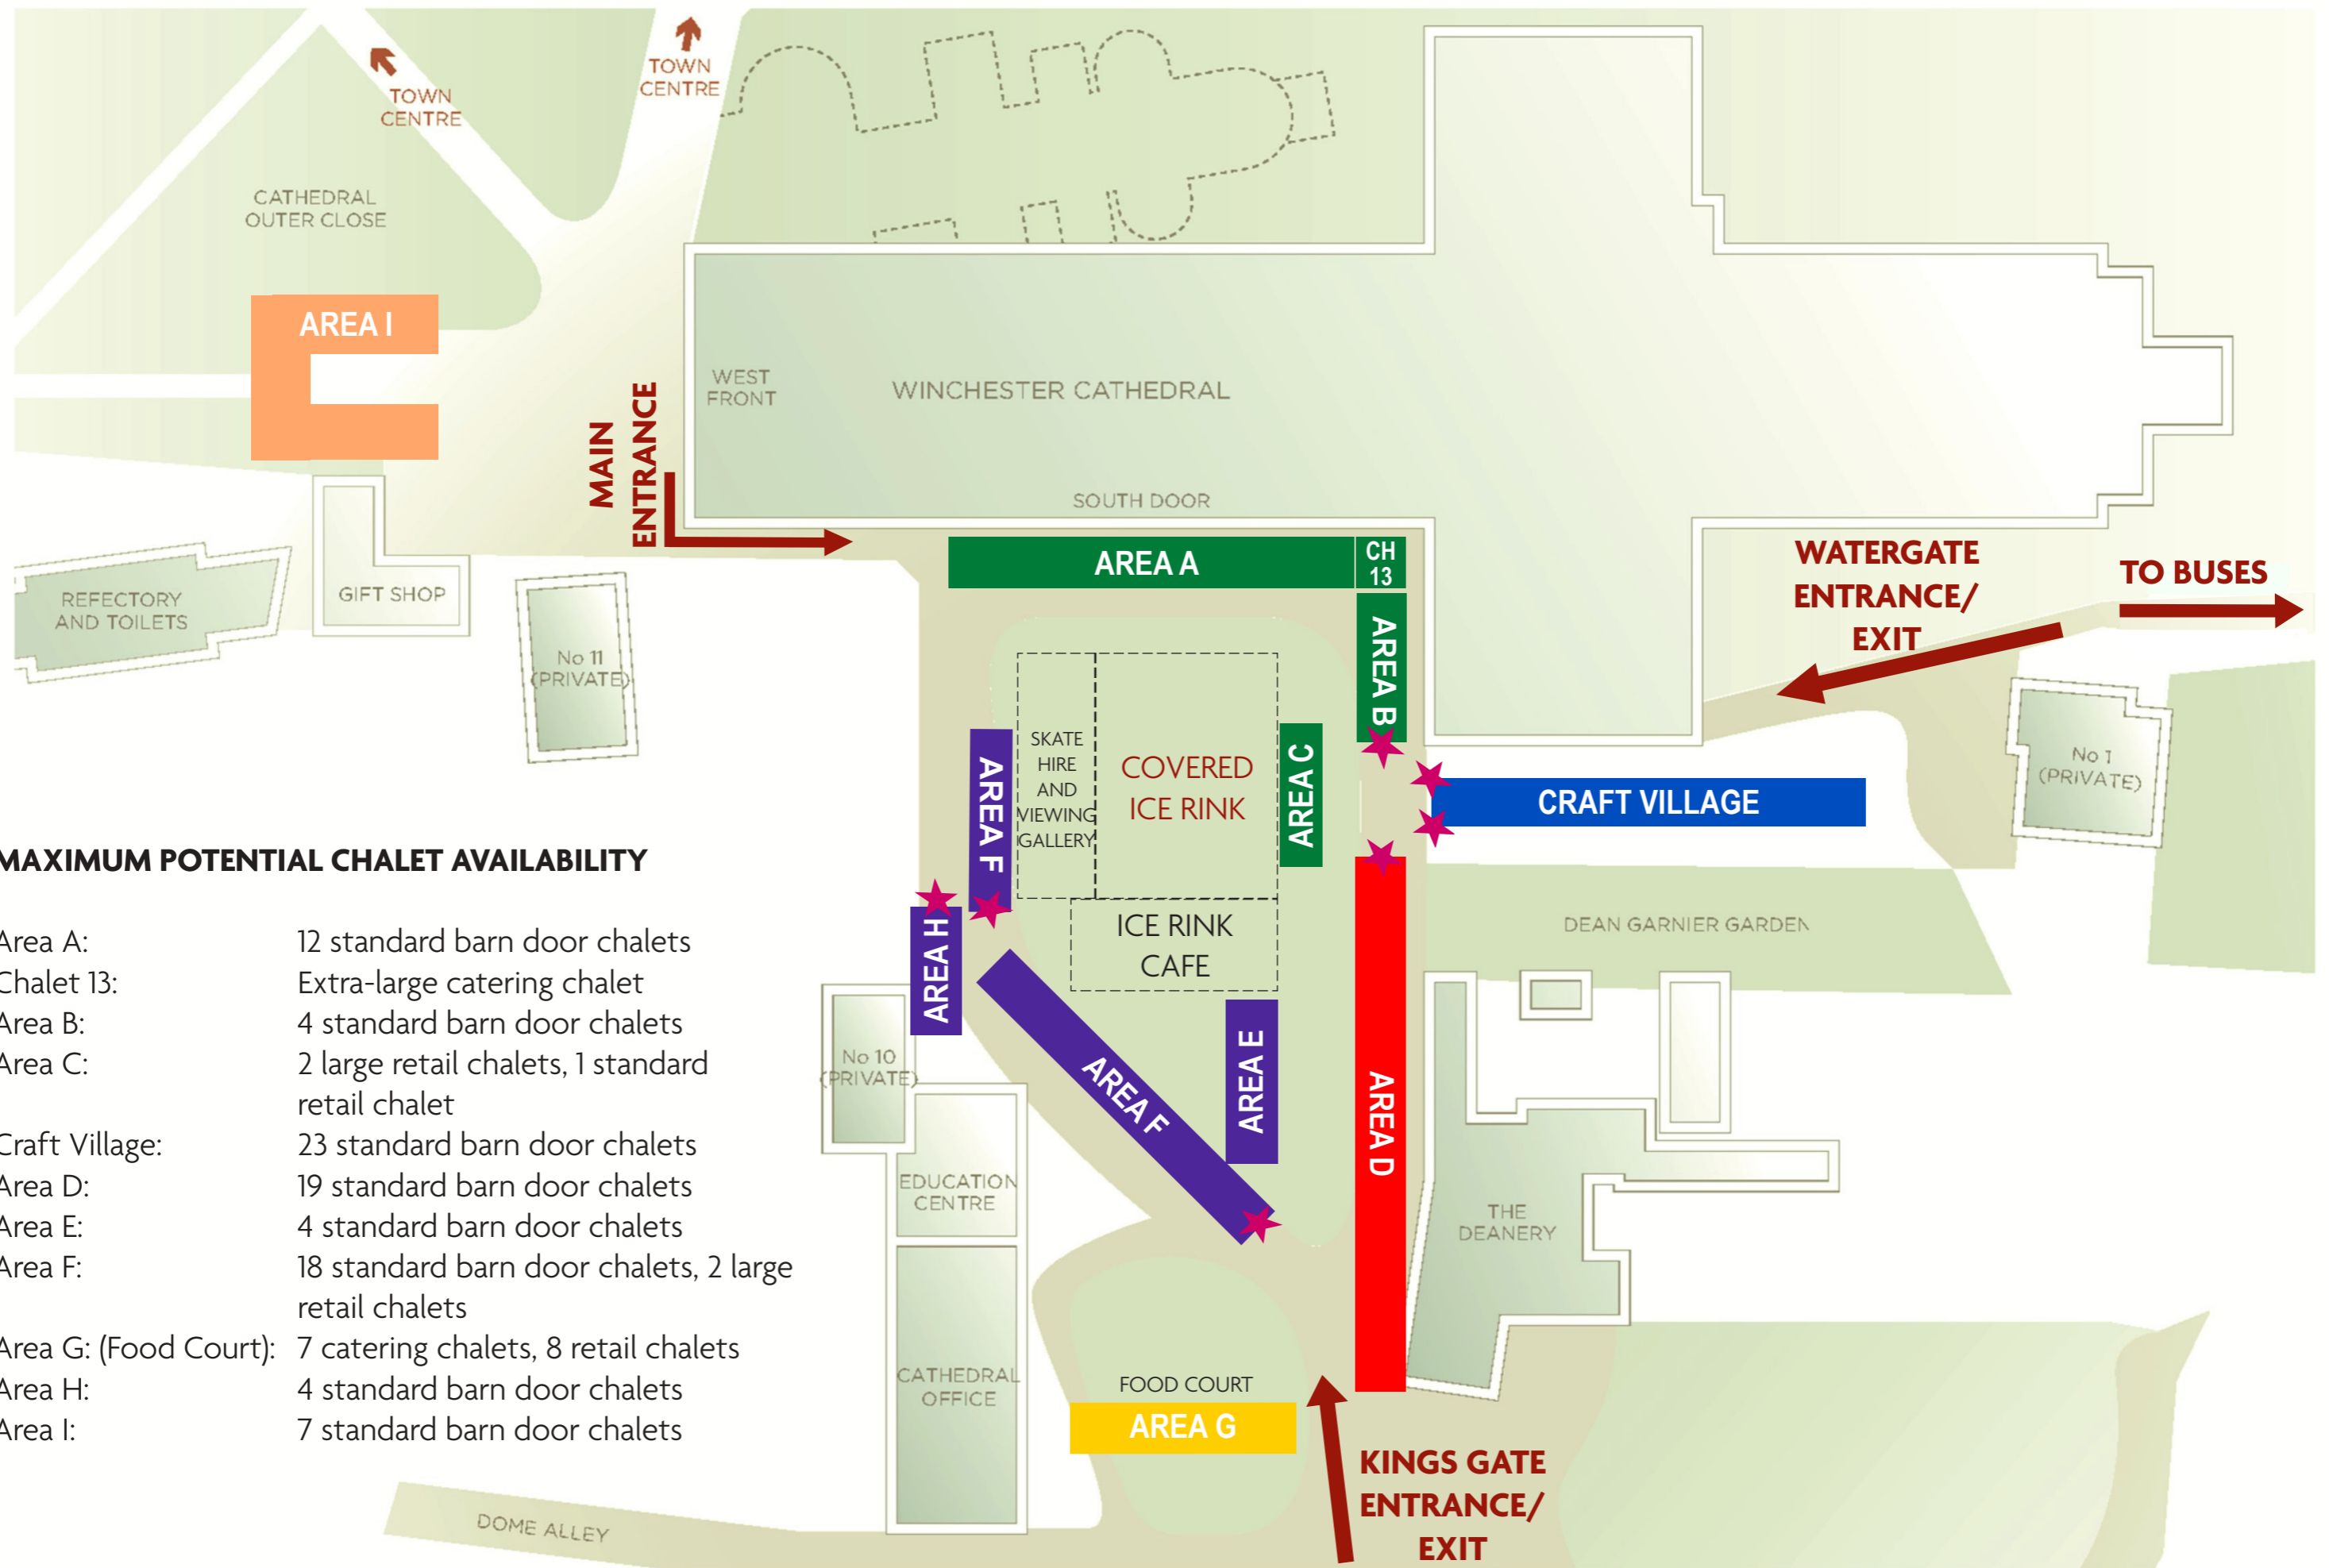

# Christmas Market Exhibitor Map 2018

## MAXIMUM POTENTIAL CHALET AVAILABILITY

- Area A: 12 standard barn door chalets
- Chalet 13: Extra-large catering chalet
- Area B: 4 standard barn door chalets
- Area C: 2 large retail chalets, 1 standard retail chalet
- Craft Village: 23 standard barn door chalets
- Area D: 19 standard barn door chalets
- Area E: 4 standard barn door chalets
- Area F: 18 standard barn door chalets, 2 large retail chalets
- Area G: (Food Court): 7 catering chalets, 8 retail chalets
- Area H: 4 standard barn door chalets
- Area I: 7 standard barn door chalets